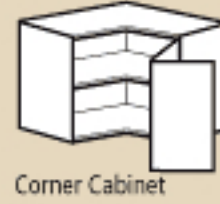

Uppers

Single or double door cabinets, heights of 24" and 30", multiple depths, with a single adjustable shelf. "Stretchable" door cabinets available to fit any dimension up to 48" wide (see Speciality Cabinets below).

Lowerers

24" and 30" heights, single or double doors, or drawer configurations. "Stretchable" door cabinets available to fit any dimension up to 48" wide (see Speciality Cabinets below)

Upper Cabinets

OVER 25 CHOICES

Lower Cabinets

OVER 50 CHOICES

Storage Cabinets

49" and 79" cabinet heights. Single or double door styles in a wide variety of configurations of doors and drawers. Adjustable shelves included.

OVER 250 CHOICES