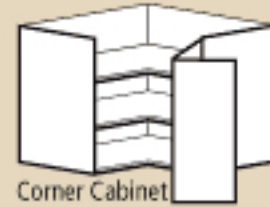

Uppers

Single or double door cabinets, heights of 24" and 30", multiple depths, with a single adjustable shelf. "Stretchable" door cabinets available to fit any dimension up to 48" wide (see Speciality Cabinets below).

Lowerers

24" and 30" heights, single or double doors, or drawer configurations. "Stretchable" door cabinets available to fit any dimension up to 48" wide (see Speciality Cabinets below)

Upper Cabinets

OVER 25 CHOICES

Lower Cabinets

OVER 50 CHOICES

Storage Cabinets

49" and 79" cabinet heights. Single or double door styles in a wide variety of configurations of doors and drawers. Adjustable shelves included.

OVER 250 CHOICES