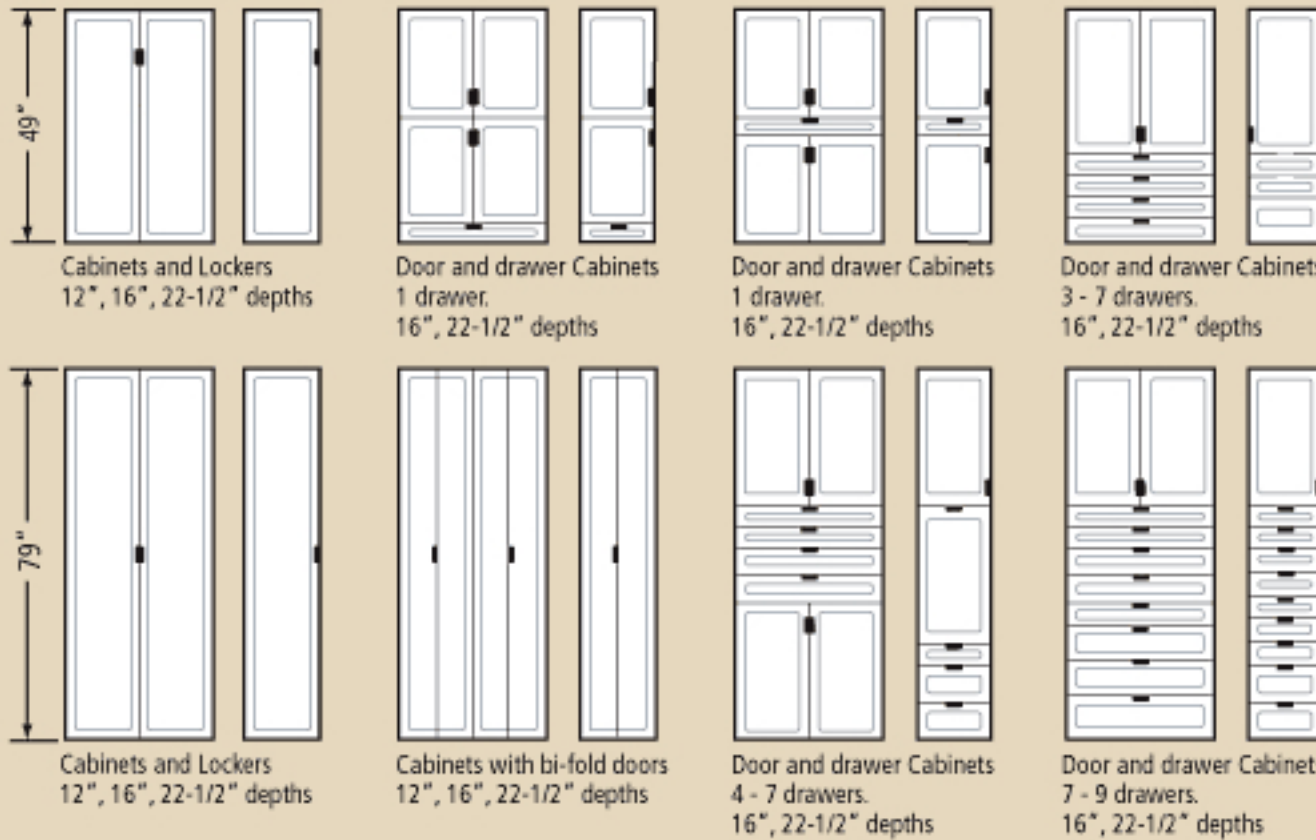

Uppers

Single or double door cabinets, heights of 24" and 30", multiple depths, with a single adjustable shelf. "Stretchable" door cabinets available to fit any dimension up to 48" wide (see Speciality Cabinets below).

Lowerers

24" and 30" heights, single or double doors, or drawer configurations. "Stretchable" door cabinets available to fit any dimension up to 48" wide (see Speciality Cabinets below)

Upper Cabinets

OVER 25 CHOICES

Lower Cabinets

OVER 50 CHOICES

Storage Cabinets

49" and 79" cabinet heights. Single or double door styles in a wide variety of configurations of doors and drawers. Adjustable shelves included.

OVER 250 CHOICES