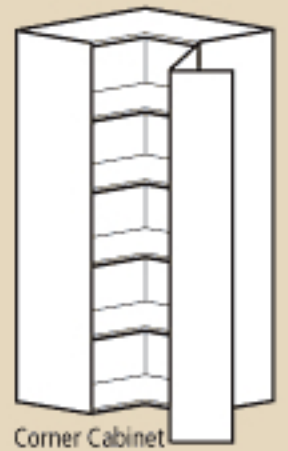

Lowerers

24" and 30" heights, single or double doors, or drawer configurations. "Stretchable" door cabinets available to fit any dimension up to 48" wide (see Speciality Cabinets below)

Upper Cabinets

OVER 25 CHOICES

Lower Cabinets

OVER 50 CHOICES

Storage Cabinets

49" and 79" cabinet heights. Single or double door styles in a wide variety of configurations of doors and drawers. Adjustable shelves included.

OVER 250 CHOICES

Specialty Cabinets

Lower cabinets include a rolling tool cart, waste bins, and other specialty storage cabinets. 79" cabinets include lockers, garage closet and "stretchable" door cabinets in any width up to 48".