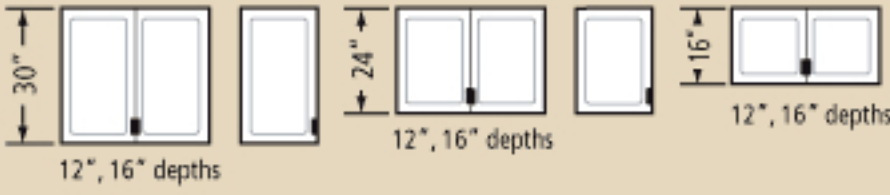

Uppers

Single or double door cabinets, heights of 24" and 30", multiple depths, with a single adjustable shelf. "Stretchable" door cabinets available to fit any dimension up to 48" wide (see Speciality Cabinets below).

Lowerers

24" and 30" heights, single or double doors, or drawer configurations. "Stretchable" door cabinets available to fit any dimension up to 48" wide (see Speciality Cabinets below)

Upper Cabinets

OVER 25 CHOICES

Lower Cabinets

OVER 50 CHOICES

Storage Cabinets

49" and 79" cabinet heights. Single or double door styles in a wide variety of configurations of doors and drawers. Adjustable shelves included.

OVER 250 CHOICES