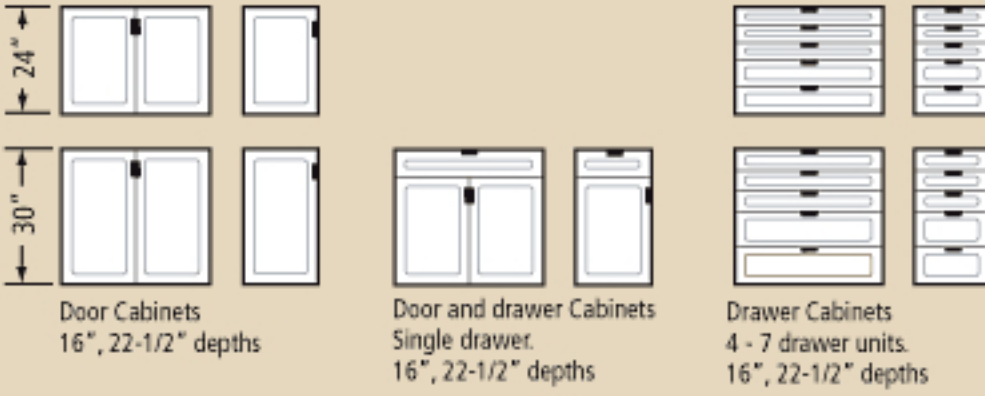

Uppers

Single or double door cabinets, heights of 24" and 30", multiple depths, with a single adjustable shelf. "Stretchable" door cabinets available to fit any dimension up to 48" wide (see Speciality Cabinets below).

Lowerers

24" and 30" heights, single or double doors, or drawer configurations. "Stretchable" door cabinets available to fit any dimension up to 48" wide (see Speciality Cabinets below)

Upper Cabinets

OVER 25 CHOICES

Lower Cabinets

OVER 50 CHOICES

Storage Cabinets

49" and 79" cabinet heights. Single or double door styles in a wide variety of configurations of doors and drawers. Adjustable shelves included.

OVER 250 CHOICES

Specialty Cabinets

Lower cabinets include a rolling tool cart, waste bins, and other specialty storage cabinets. 79" cabinets include lockers, garage closet and "stretchable" door cabinets in any width up to 48".